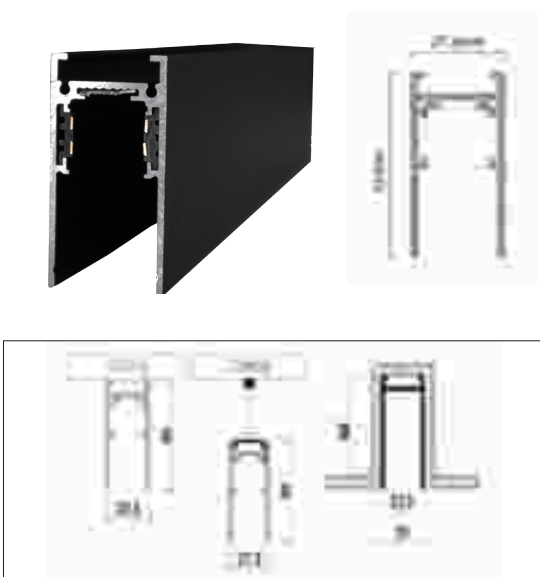

TUNABLE WHITE 2칼라색변환 0-10V Dimming / OSRAM MODUL 적용 / 플리커프리

1. 직부용 트랙(S-20)

직부, 매입, 펜던트사용
사이즈 - W 27.5 X H 52
타공 - 29mm
천정안 높이 52mm 이상사용가능
직렬로 최대 10m이내로 사용권장
외장컨버터연결시 트랙과의거리 5m이내설치