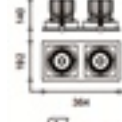

MULTI DOWN LIGHT

LAMP 30W,40W
SIZE 155X155X130
BEAM ANGLE 15°,24°,36°

LAMP 30WX2
SIZE 265X155X145
BEAM ANGLE 15°,24°,36°

LAMP 30W
SIZE 152X152X140
BEAM ANGLE 15°,24°,36°

LAMP 30WX2
SIZE 275X152X140
BEAM ANGLE 15°,24°,36°

스틸 1구 COB
Housing Die Casting, Steel
Size W185xD185xH155
Hole 160x160
Lamp COB 40W

스틸 2구 COB
Housing Die Casting, Steel
Size W345xD185xH155
Hole 320x160
Lamp COB 40Wx2

스틸 3구 COB
Housing Die Casting, Steel
Size W505xD185xH155
Hole 480x160
Lamp COB 40Wx3

MSS 1구
Housing Die Casting
Size W185xD185xH140
Hole 160x160
Lamp COB 40W

MSS 2구
Housing Die Casting
Size W345xD185xH140
Hole 320x160
Lamp COB 40Wx2

MSS 3구
Housing Die Casting
Size W505xD185xH140
Hole 480x160
Lamp COB 40Wx3

MCS 1구
Housing Die Casting
Size W192xD192xH160
Hole 170x170
Lamp COB 40W

MCS 2구
Housing Die Casting
Size W364xD192xH160
Hole 340x170
Lamp COB 40Wx2

MCS 3구
Housing Die Casting
Size W527xD192xH160
Hole 500x170
Lamp COB 40Wx3

Dimming : Tunable white (0-10V), 1-10V, Dali

www.farolighting.co.kr

라이팅
프라자

스
포
트

403