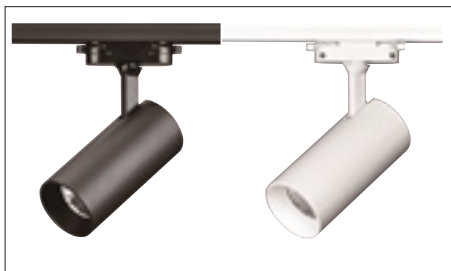

SPOT LIGHT

FAS-007_A형

LAMP AC 5W,10W,15W
CCT 3000k , 4000k , 5000K
SIZE 64Ø X H140(200)
OPTION ON/OFF , TRIAC / 2P ,4P

LAMP AC 20W
CCT 3000k , 4000k , 5000K
SIZE 75Ø X H160(220)
OPTION ON/OFF , TRIAC / 2P ,4P

LAMP AC 30W
CCT 3000k , 4000k , 5000K
SIZE 80Ø X H175(235)
OPTION ON/OFF , TRIAC / 2P ,4P

LAMP AC 40W
CCT 3000k , 4000k , 5000K
SIZE 90Ø X H185
OPTION ON/OFF , TRIAC / 2P ,4P