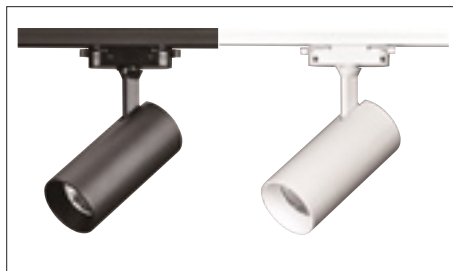

SPOT LIGHT

FAS-007_A형

LAMP AC 5W,10W,15W
CCT 3000k , 4000k , 5000K
SIZE 64Ø X H140(200)
OPTION ON/OFF , TRIAC / 2P ,4P

LAMP AC 20W
CCT 3000k , 4000k , 5000K
SIZE 75Ø X H160(220)
OPTION ON/OFF , TRIAC / 2P ,4P

LAMP AC 30W
CCT 3000k , 4000k , 5000K
SIZE 80Ø X H175(235)
OPTION ON/OFF , TRIAC / 2P ,4P

LAMP AC 40W
CCT 3000k , 4000k , 5000K
SIZE 90Ø X H185
OPTION ON/OFF , TRIAC / 2P ,4P