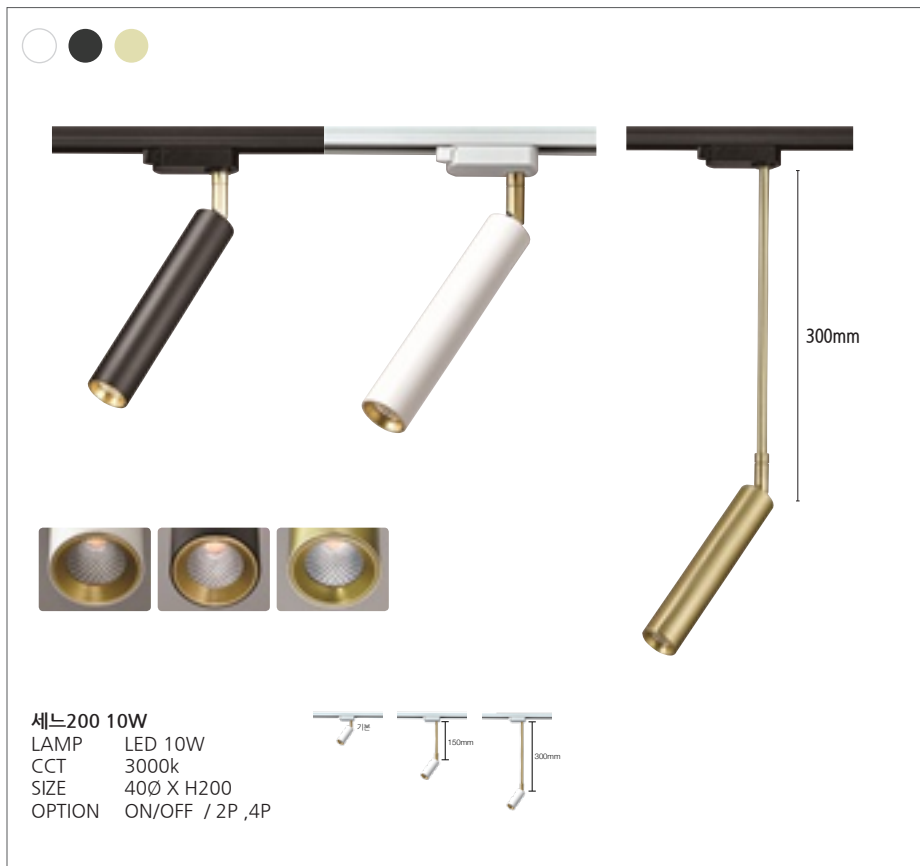

리니얼 B형 5등 레일
 LAMP LED 4WX5
 CCT 3000k ,4000K, 5700K
 SIZE 42X202 H96
 BEAM ANGLE 24°

리니얼 B형 5등 레일
 LAMP LED 4WX5
 CCT 3000k ,4000K, 5700K
 SIZE 42X202 H96
 BEAM ANGLE 24°

세느 SPOT

COB SPOT
SEINE 125

세느125 5W
LAMP LED 5W
CCT 3000k
SIZE 40Ø X H125
OPTION ON/OFF / 2P ,4P

COB SPOT
SEINE 160

세느160 5W
LAMP LED 5W
CCT 3000k
SIZE 30Ø X H160
OPTION ON/OFF / 2P ,4P

COB SPOT
SEINE 200

세느200 10W
LAMP LED 10W
CCT 3000k
SIZE 40Ø X H200
OPTION ON/OFF / 2P ,4P

COB SPOT
SEINE 300

세느300 30W
LAMP LED 30W
CCT 3000k
SIZE 30Ø X H300
OPTION ON/OFF / 2P ,4P