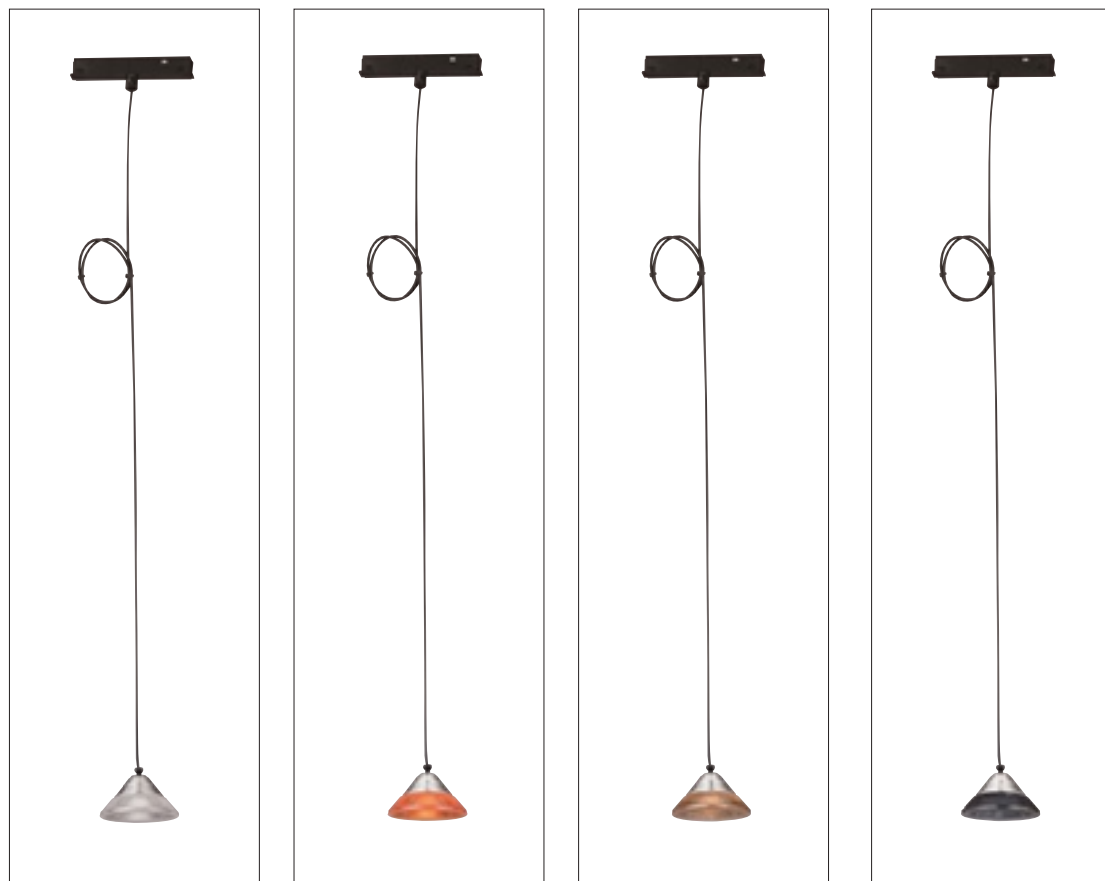

라이팅
프라자

스
포
트

380

FARO (주)파로라이팅 / 기아조명 카다록 필요하시면 발송해드립니다