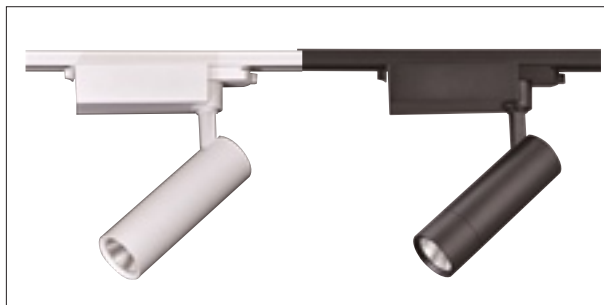

SPOT LIGHT

롱 COB B형 (리모컨 사용 - 색상변환, 디밍)

LAMP LED 30W
CCT 2700K~6500K
SIZE 64Ø X H180