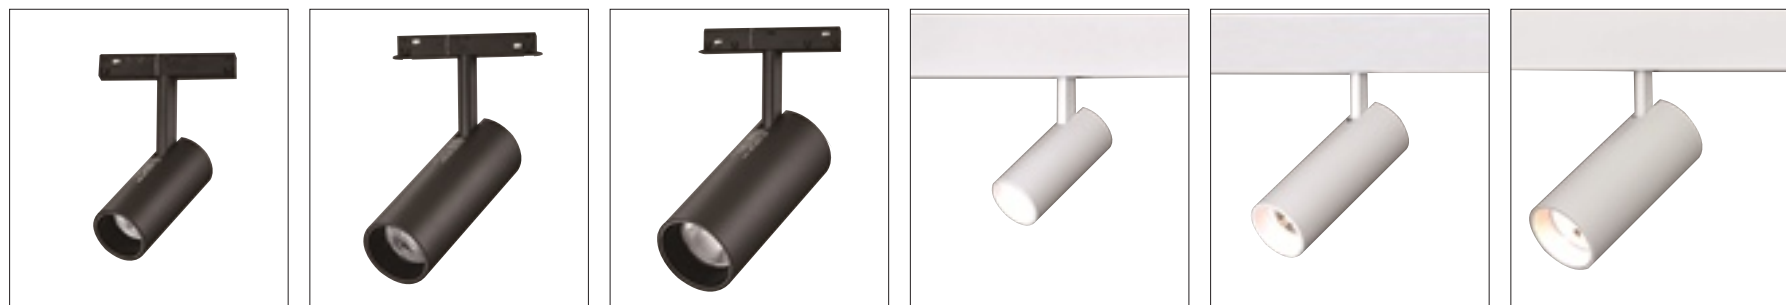

MG_2004

MAGNET SYSTEM 10W, 20W, 30W

Spot light direct beautiful space where you need, such as department store, coffee shop, bakery, hospital, airport, hotel and gallery. Specially, it gives luxurious effect to the detail of wonderful interior.