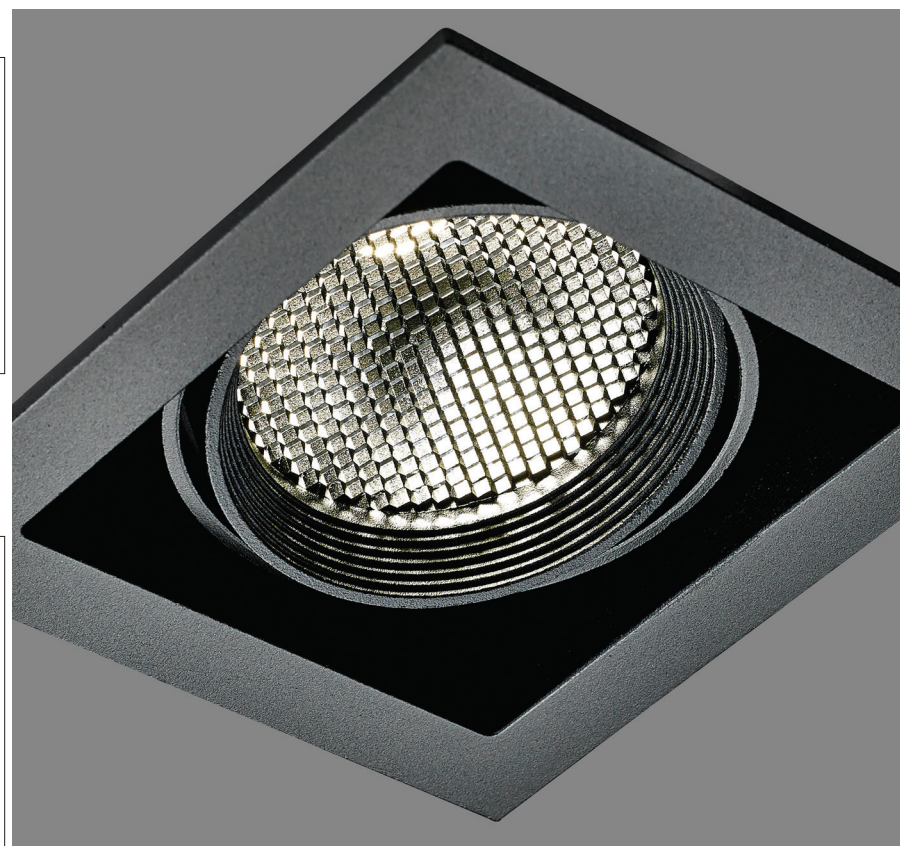

MULTI DOWN LIGHT

LAMP 30W,40W
SIZE 140X140X128
BEAM ANGLE 15°,24°,36°
-115X115-

LAMP 30WX2
SIZE 250X140X155
BEAM ANGLE 15°,24°,36°
-225X115-

LAMP 30W,40W
SIZE 135X135X150
BEAM ANGLE 15°,24°,36°
-120X120-

LAMP 30WX2
SIZE 245X135X150
BEAM ANGLE 15°,24°,36°
-220X120-

LAMP 30W,40W
SIZE 140X140X150
BEAM ANGLE 15°,24°,36°
-120X120-

LAMP 30WX2
SIZE 242X140X150
BEAM ANGLE 15°,24°,36°
-220X120-

LAMP 30WX2
SIZE 347X140XX150
BEAM ANGLE 15°,24°,36°
-320X120-

LAMP 30W,40W
SIZE 158X158XX150
BEAM ANGLE 15°,24°,36°
-140X140-

LAMP 30WX2
SIZE 286X158XX150
BEAM ANGLE 15°,24°,36°
-260X140-

LAMP 30WX3
SIZE 405X158X150
BEAM ANGLE 15°,24°,36°
-380X140-

라이팅
프라자

스
포
트

402