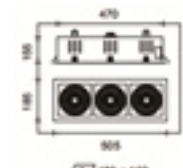

스틸 2구 COB

스틸 2구 COB
Housing Die Casting, Steel
Size W345xD185xH155
Hole 320x160
Lamp COB 40Wx2

스틸 3구 COB

스틸 3구 COB
Housing Die Casting, Steel
Size W505xD185xH155
Hole 480x160
Lamp COB 40Wx3

MSS 1구

MSS 1구
Housing Die Casting
Size W185xD185xH140
Hole 160x160
Lamp COB 40W