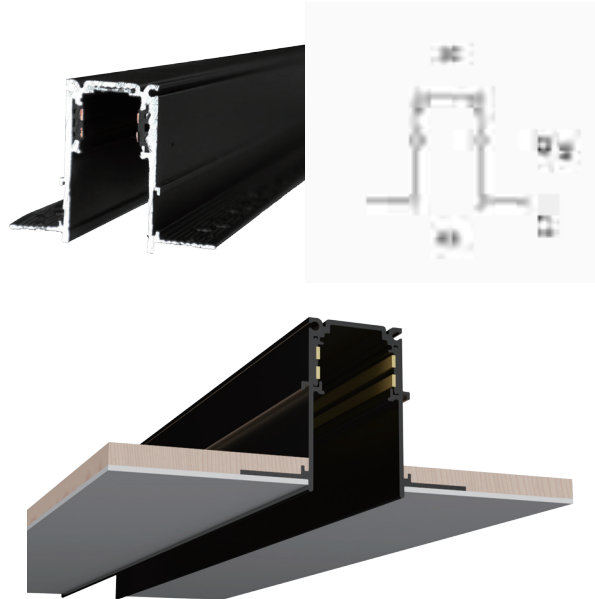

2. 매입용 트랙 A형(R-20 A)

매입전용
사이즈 - W63 X H46
타공 - 34mm
천정안 높이 43mm이상 사용가능