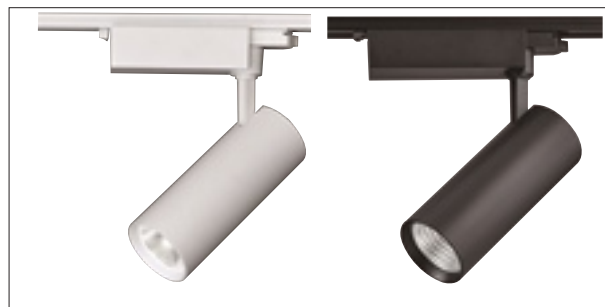

LAMP LED 50W
CCT 3000k , 4000k , 5000K
SIZE 80Ø X H200 (275)
OPTION ON/OFF