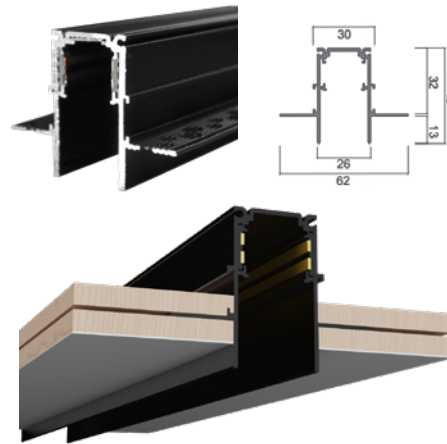

1. 직부용 트랙(S-20)

직부,매입,펜던트사용
사이즈 - W27.5 X H52
타공 - 30mm
천정안 높이52mm 이상사용가능
직렬로 최대 10m이내로 사용권장
외장컨버터연결시 트랙과의거리 5m이내설치

2.매입용 트랙 A형(R-20 A)

매입전용
사이즈 - W63 XH46
타공 - 34mm
천정안 높이 43mm이상 사용가능

3.매입용 트랙 B형(R-20 B)

매입전용
사이즈 - W62 X H46
타공 - 34 mm
천정안 높이 32mm이상사용가능