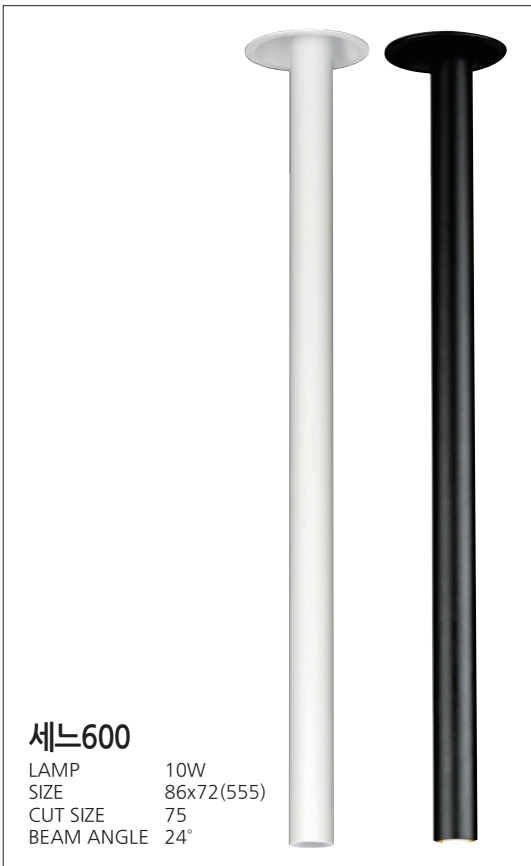

LAMP 10W
 SIZE 86x72(50)
 CUT SIZE 75
 BEAM ANGLE 24°

직매입85

LAMP 10W(4K)
 SIZE 100X68
 CUT SIZE 85

계단 75

LAMP 10W
 SIZE 98X44
 CUT SIZE 75
 BEAM ANGLE 40°

투라인75

LAMP 15W
 SIZE 86X104
 CUT SIZE 75
 BEAM ANGLE 24°

버티컬75

LAMP 10W
 SIZE 90X54
 CUT SIZE 75
 BEAM ANGLE

세느300

LAMP 10W
 SIZE 86x72(255)
 CUT SIZE 75
 BEAM ANGLE 24°

블랙니켈 (방습매입)

LAMP 10W
 SIZE 90X54
 CUT SIZE 75
 BEAM ANGLE 24°

아리 A

LAMP AC 10W
 SIZE 82X40
 CUT SIZE 65

아리 B

LAMP AC 10W
 SIZE 100X40
 CUT SIZE 65

세느600

LAMP 10W
 SIZE 86x72(555)
 CUT SIZE 75
 BEAM ANGLE 24°

루바사각회전110

LAMP 20W
 SIZE 110X110X100
 CUT SIZE 95X95
 BEAM ANGLE 24°,36°

아리 C

LAMP AC 10W
 SIZE 90X40
 CUT SIZE 65