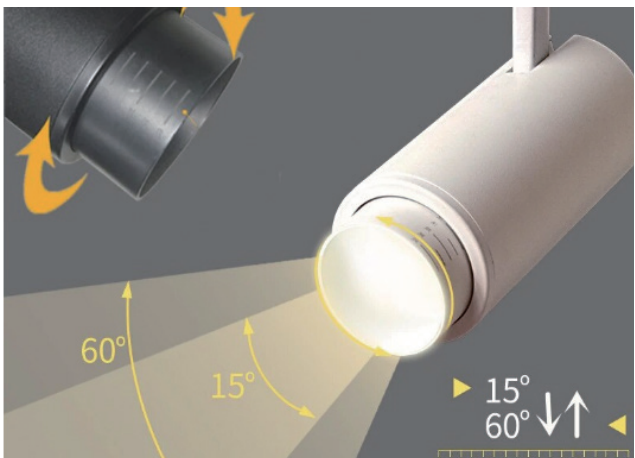

FAS_008

LAMP AC 5W, 10W	LAMP AC 15W	LAMP AC 20W
CCT 3000K, 4000K, 5000K	CCT 3000K, 4000K, 5000K	CCT 3000K, 4000K, 5000K
SIZE 55X115(133) / 180	SIZE 65X145 (165) / 210	SIZE 75X148 (170) / 230
BEAM ANGLE 15-60°	BEAM ANGLE 15-60°	BEAM ANGLE 15-60°
OPTION ON/OFF, TRIAC	OPTION ON/OFF, TRIAC	OPTION ON/OFF, TRIAC