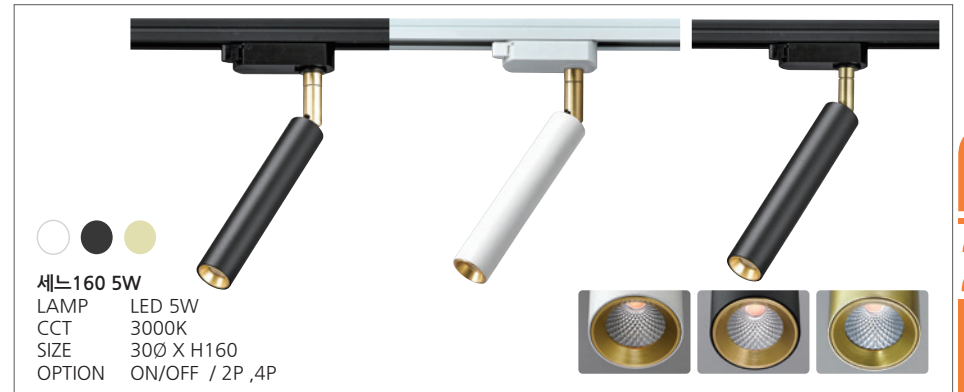

COB SPOT SEINE 160