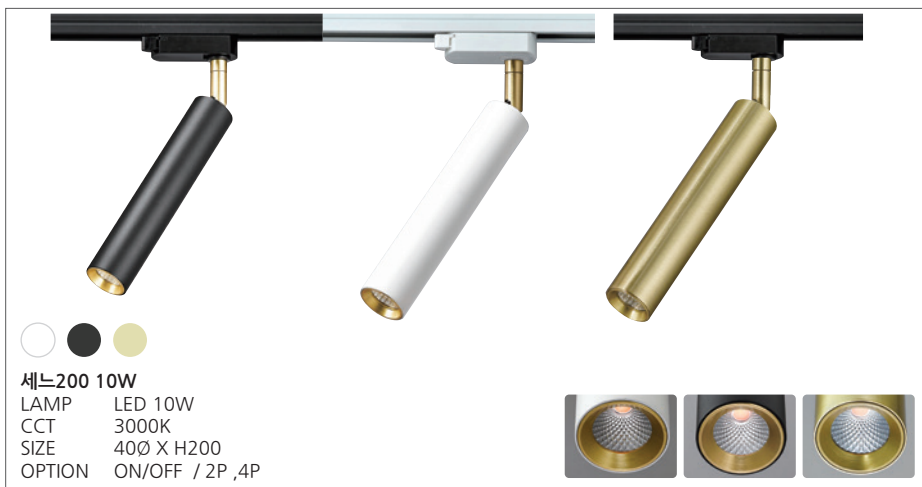

COB SPOT SEINE 200