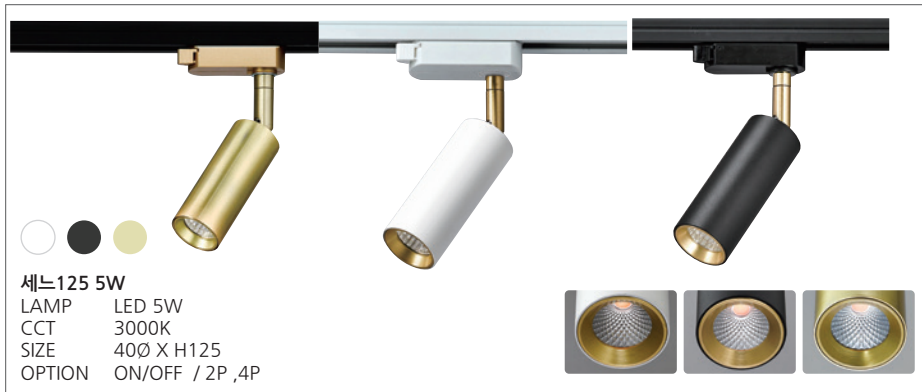

FAS-004 SPOT

LAMP LED 15W
SIZE 69Ø X H183

FAS 007 B형

LAMP LED 40W
SIZE 90Ø X H180 (217)

FAS 007 B형

LAMP LED 50W
SIZE 80Ø X H200 (275)

세느 SPOT

COB SPOT SEINE 125