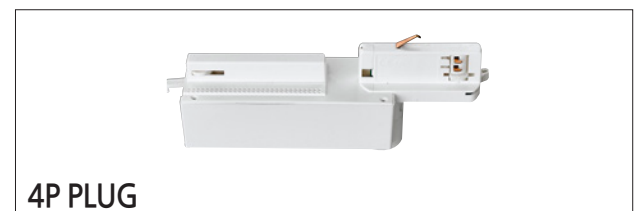

세느 SPOT

COB SPOT SEINE 125

COB SPOT SEINE 160

COB SPOT SEINE 200

COB SPOT SEINE 300

룡 COB B형 (리모컨 사용 - 색상변환, 디밍)

LAMP LED 30W
SIZE 64Ø X H180

피스톤

LAMP LED 30W,40W
SIZE 96Ø X H130

쥬피터

LAMP LED 30W, 40W
SIZE 100Ø X H130 (175)

도미노

LAMP LED 30W, 40W
SIZE 95Ø X H138 (190)