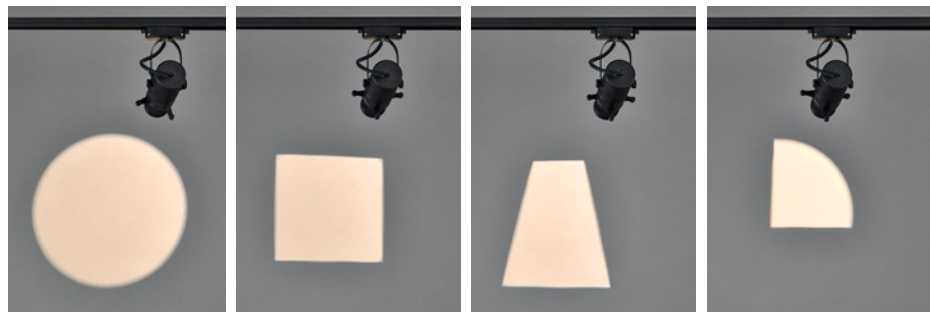

포커싱 10W

LAMP AC 5W, 10W
CCT 3000K, 4000K, 5000K
SIZE 60Ø X H185 (246)
BEAM ANGLE 15-20°
OPTION ON/OFF, TRIAC, 1-10V
DALI / 2P, 4P