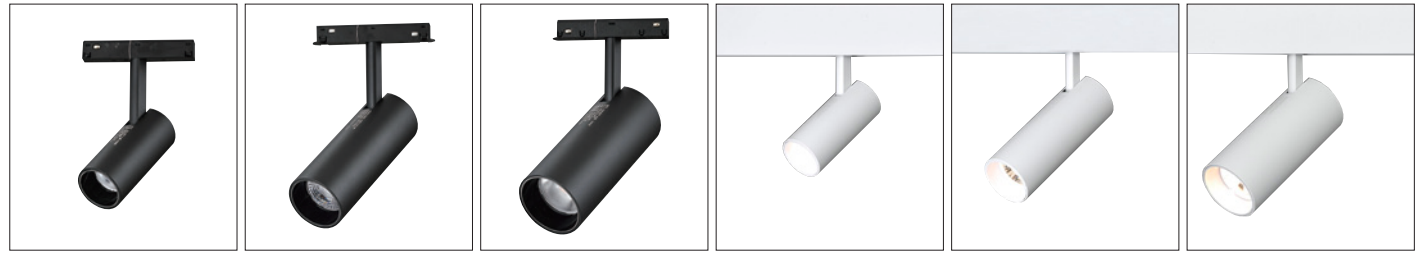

MAGNETIC SYSTEM LIGHT

MG_2004

MAGNET SYSTEM 10W, 20W, 30W

Spot light direct beautiful space where you need, such as department store, coffee shop, bakery, hospital, airport, hotel and gallery. Specially, it gives luxurious effect to the detail of wonderful interior.

MG 2004	소비전력	SIZE	CCT	COLOR	POWER	CRI	DIMMING	삼색변환
	10W	Ø48 X 105 (170)	3K,4K	WH,BK	DC36V	90	0-10V	2700K-6000K
	20W	Ø58 X 155 (220)					0-10V	2700K-6000K
	30W	Ø68 X 155 (221)