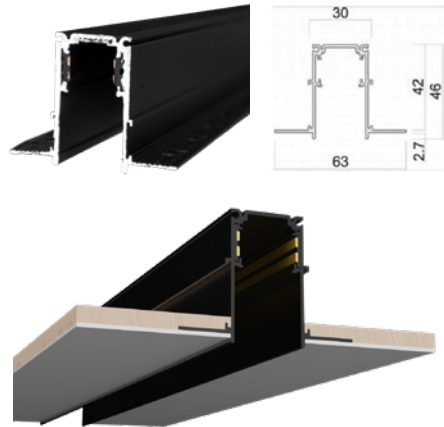

1. 직부용 트랙(S-20)

직부,매입,펜던트사용
사이즈 - W27.5 X H52
타공 - 30mm
천정안 높이52mm 이상사용가능
직렬로 최대 10m이내로 사용권장
외장컨버터연결시 트랙과의거리 5m이내설치

2.매입용 트랙 A형(R-20 A)

매입전용
사이즈 - W63 XH46
타공 - 34mm
천정안 높이 43mm이상 사용가능

3.매입용 트랙 B형(R-20 B)

매입전용
사이즈 - W62 X H46
타공 - 34 mm
천정안 높이 32mm이상사용가능