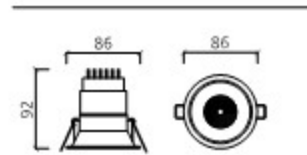

DOWN LIGHT

COB
포켓43

DOWN LIGHT

PRODUCT INFO

포켓 43
Housing Die Casting
Size Ø50×H90
Hole Ø43
Lamp LED COB 6W
Temp 3000K, 4000K

샤벳75

DOWN LIGHT

샤벳 75
Housing Die Casting
Size Ø86×H92
Hole Ø75
Lamp LED COB 15W
Temp 3000K, 4000K
Angle 24°