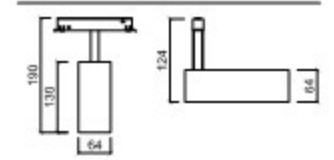

PRODUCT INFO