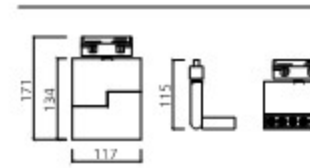

SPOT LIGHT

COB
FAS-301

PRODUCT INFO

FAS-301

Housing Die Casting
Size $W62 \times D26 \times H205$
Lamp COB 2W \times 3
Temp 3000K

COB
FAS-601

FAS-601

Housing Die Casting
Size $W117 \times D26 \times H134$
Lamp COB 2W \times 6
Temp 3000K