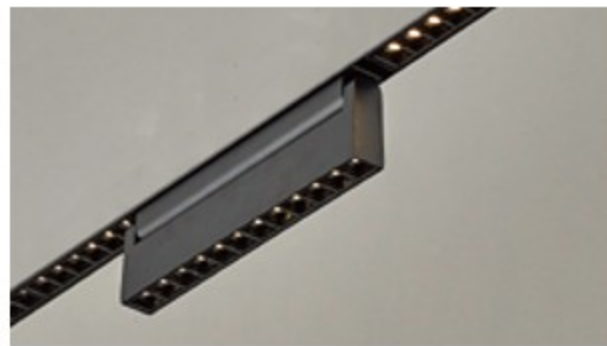

MG 2002 LIGHT

PENDANT • CEILING LIGHT • DOWN LIGHT

MG_2002

MAGNET SYSTEM 6W, 12W

Spot light direct beautiful space where you need, such as department store, coffee shop, bakery, hospital, airport, hotel and gallery. Specially, it gives luxurious effect to the detail of wonderful interior.

▶ 매입형

MG LIGHT

PENDANT • CEILING LIGHT • DOWN LIGHT

MG_2002

MG 2002_6W

MG 2002_12W

PRODUCT INFO

MG 2002_6W

Housing AL-Die Casting, Steel, Aluminum
PC/Lens Pmma
Size W110×D23×H83
Lamp LED COB 1W×6
Temp 3000K, 4000K

MG 2002_12W

Housing AL-Die Casting, Steel, Aluminum
PC/Lens Pmma
Size W219×D23×H83
Lamp LED COB 1W×12
Temp 3000K, 4000K

MG 2002 LIGHT IMAGE COLLECTION