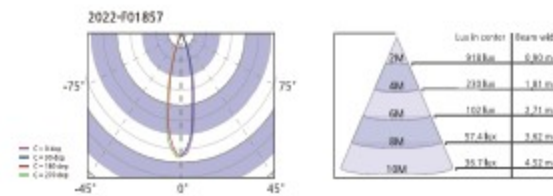

DOWN LIGHT 20W

DOWN LIGHT

Down light direct beautiful space where you need, such as department store, coffee shop, bakery, hospital, airport, hotel and gallery. Specially, it gives luxurious effect to the detail of wonderful interior.

POWER CONSUMPTION (소비전력)	20W
INPUT VOLTAGE	AC 220V/50-60HZ
PKG VOLTAGE FORWARD	DC36V
INPUT POWER	20W
OUTPUT POWER	18.7W
PKG CURRENT	500mA
COLOR TEMPER	3000K | 4000K
PRODUCT LUMINOUS FLUX @80(광속)	1757LM | 1963LM
PRODUCT EFFICENCY @80 (효율)	94LM | 105LM
CRI (연색성)	Ra90 이상
POWER FACTOR	0.95