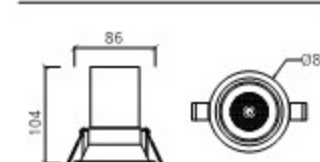

DOWN LIGHT

COB
리플버 75

DOWN LIGHT

PRODUCT INFO

리플버 75
Housing Die Casting
Size Ø95×H99
Hole Ø75
Lamp LED COB 10W, 15W
Temp 2700K~5700K
반사각도 조절가능 15~60°

투라인 75

DOWN LIGHT

투라인 75
Housing Die Casting
Size Ø86×H104
Hole Ø75
Lamp LED COB 15W
Temp 3000K, 4000K
Angle 24°