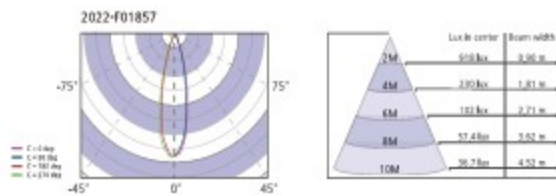

DOWN LIGHT 10W

POWER CONSUMPTION (소비전력)	10W	
INPUT VOLTAGE	AC 220V/50-60HZ	
PKG VOLTAGE FORWARD	DC36V	
INPUT POWER	10W	
OUTPUT POWER	9.5W	
PKG CURRENT	250mA	
COLOR TEMPER	3000K	4000K
PRODUCT LUMINOUS FLUX @80(광속)	836LM	874LM
PRODUCT EFFICIENCY @80 (효율)	88LM	92LM
CRI (연색성)	Ra90 이상	
POWER FACTOR	0.95	

DOWN LIGHT

Down light direct beautiful space where you need, such as department store, coffee shop, bakery, hospital, airport, hotel and gallery. Specially, it gives luxurious effect to the detail of wonderful interior.

DOWN LIGHT

COB
슈가 75

슈가 75 DOWN LIGHT