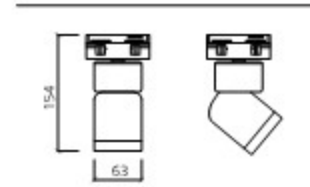

PRODUCT INFO

투유 COB SPOT

Housing Die Casting
Size $\varnothing 63 \times H142$
Lamp COB 10W
Temp 3000K, 4000K

COB
FAS-004