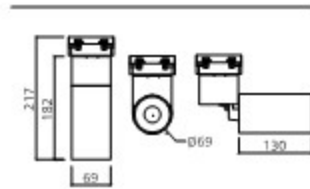

FAS-004

Housing Die Casting
Size $\varnothing 69 \times H183$
Lamp COB 15W
Temp 3000K, 4000K