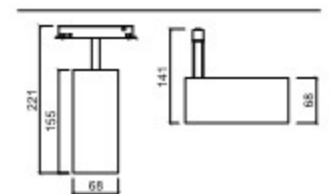

PRODUCT INFO

MG 2004_10W

Housing AL-Die Casting, Steel, Aluminum
PC/Lens Pmma
Size Ø48×H105 (170)
Lamp LED COB 10W
Temp 3000K, 4000K, 5000K

MG 2004_20W

Housing AL-Die Casting, Steel, Aluminum
PC/Lens Pmma
Size Ø58×H155 (220)
Lamp LED COB 20W
Temp 3000K, 4000K, 5000K