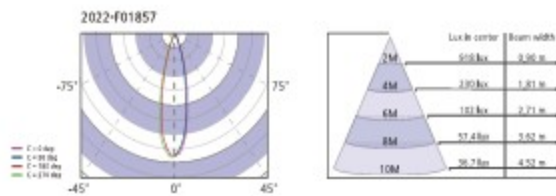

커브 100

DOWN LIGHT

커브 100

Housing Die Casting
Size Ø120×H67
Hole Ø100
Lamp LED COB 15W
Temp 3000K, 4000K
Dimming Triac, 1-10V, Dali

DOWN LIGHT 20W

POWER CONSUMPTION (소비전력)	20W	
INPUT VOLTAGE	AC 220V/50-60HZ	
PKG VOLTAGE FORWARD	DC36V	
INPUT POWER	20W	
OUTPUT POWER	18.7W	
PKG CURRENT	500 0mA	
COLOR TEMPER	3000K	4000K
PRODUCT LUMINOUS FLUX @80(광속)	1757LM	1963LM
PRODUCT EFFICIENCY @80 (효율)	94LM	105LM
CRI (연색성)	Ra90 이상	
POWER FACTOR	0.95	