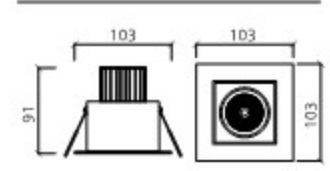

DOWN LIGHT

COB
슈가 75

슈가 75 DOWN LIGHT

PRODUCT INFO

슈가 75
Housing Die Casting
Size W86×D86×H100
Hole 75×75
Lamp LED COB 15W
Temp 3000K, 4000K
Angle 24°
Dimming Triac, 1-10V, Dali

샤프 90

DOWN LIGHT

샤프 90
Housing Die Casting
Size W103×D103×H120
Hole 90×90
Lamp LED COB 15W
Temp 3000K, 4000K
Angle 24°
Dimming Triac, 1-10V, Dali