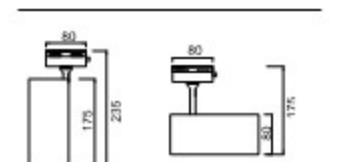

FAS-007 30W A형
Housing Die Casting
Size $\varnothing 80 \times H175$ (235)
Lamp LED COB 30W
Temp 3000K, 4000K, 5000K
Dimming AC 디밍