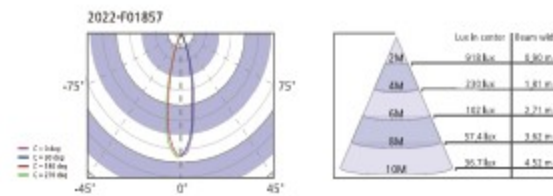

DOWN LIGHT 10W

POWER CONSUMPTION (소비전력)	10W	
INPUT VOLTAGE	AC 220V/50-60HZ	
PKG VOLTAGE FORWARD	DC36V	
INPUT POWER	10W	
OUTPUT POWER	9.5W	
PKG CURRENT	250mA	
COLOR TEMPER	3000K	4000K
PRODUCT LUMINOUS FLUX @80(광속)	836LM	874LM
PRODUCT EFFICIENCY @80 (효율)	88LM	92LM
CRI (연색성)	Ra90 이상	
POWER FACTOR	0.95	

DOWN LIGHT

Down light direct beautiful space where you need, such as department store, coffee shop, bakery, hospital, airport, hotel and gallery. Specially, it gives luxurious effect to the detail of wonderful interior.