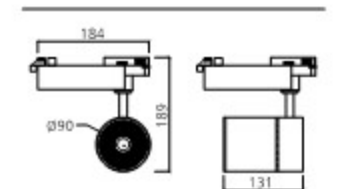

피스톤 COB SPOT

Housing Die Casting
Size $\varnothing 96 \times H130$
Lamp LED COB 30W, 40W
Dimming Triac, 1-10V, Dali

쥬피터 SPOT 30W, 40W