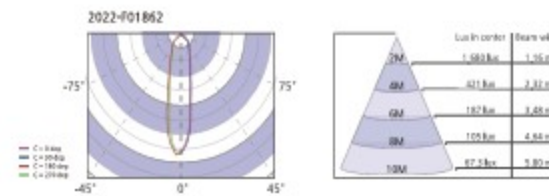

DOWN LIGHT 40W

DOWN LIGHT

Down light direct beautiful space where you need, such as department store, coffee shop, bakery, hospital, airport, hotel and gallery. Specially, it gives luxurious effect to the detail of wonderful interior.

POWER CONSUMPTION (소비전력)	40W
INPUT VOLTAGE	AC 220V/50-60HZ
PKG VOLTAGE FORWARD	DC36V
INPUT POWER	40W
OUTPUT POWER	38W
PKG CURRENT	1050mA
COLOR TEMPER	3000K | 4000K
PRODUCT LUMINOUS FLUX @80(광속)	3344LM | 3986LM
PRODUCT EFFICIENCY @80 (효율)	88LM | 104.9LM
CRI (연색성)	Ra90 이상
POWER FACTOR	0.95