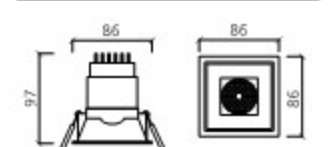

PRODUCT INFO

슈가 75
Housing Die Casting
Size W86×D86×H100
Hole 75×75
Lamp LED COB 15W
Temp 3000K, 4000K
Angle 24°
Dimming Triac, 1-10V, Dali

샤프 90

DOWN LIGHT