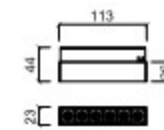

MG 2001_6W
 Housing AL-Die Casting, Steel, Aluminum
 PC / Lens Pmma
 Size W113xD23xH44
 Lamp LED COB 1Wx6
 Temp 3000K, 4000K

MG 2001_12W

MG 2001_12W
 Housing AL-Die Casting, Steel, Aluminum
 PC / Lens Pmma
 Size W220xD23xH43
 Lamp LED COB 1Wx12
 Temp 3000K, 4000K