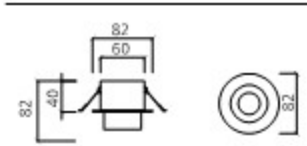

DOWN LIGHT

COB
아리A

DOWN LIGHT

PRODUCT INFO

아리A
Housing Die Casting
Size Ø82×H40
Hole Ø65
Lamp LED COB 10W
Temp 3000K, 4000K, 5000K
Dimming AC 디밍

아리B

DOWN LIGHT

아리B
Housing Die Casting
Size Ø100×H40
Hole Ø65
Lamp LED COB 10W
Temp 3000K, 4000K, 5000K
Dimming AC 디밍