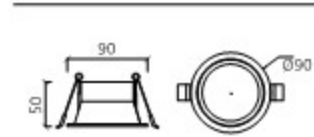

DOWN LIGHT

COB
3인치 버티컬 매입 75

DOWN LIGHT

PRODUCT INFO

3인치 버티컬 매입

Housing Die Casting
Size Ø90×H54
Hole Ø75
Lamp LED COB 10W
Temp 3000K, 4000K
Dimming AC 디밍

3인치 계단 매입

DOWN LIGHT