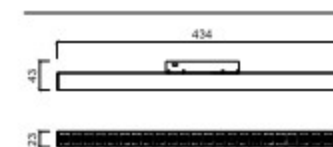

MG 2001_24W

MG 2001_24W
Housing AL-Die Casting, Steel, Aluminum
PC / Lens Pmma
Size W434xD23xH43
Lamp LED COB 1Wx24
Temp 3000K, 4000K