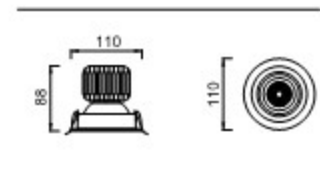

DOWN LIGHT

COB
써클 75

DOWN LIGHT

PRODUCT INFO

써클 75
Housing Die Casting
Size Ø85×10W H88
Ø85×20W H85
Hole Ø75
Lamp LED COB 10W, 20W
Temp 3000K, 4000K, 5700K
Angle 24°
Dimming Triac, 1-10V, Dali

써클 95

DOWN LIGHT