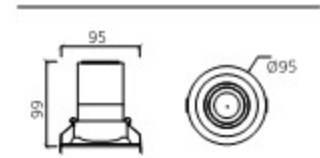

DOWN LIGHT

COB
리플버 75

DOWN LIGHT

PRODUCT INFO

리플버 75
Housing Die Casting
Size Ø95×H99
Hole Ø75
Lamp LED COB 10W, 15W
Temp 2700K~5700K
반사각도 조절가능 15~60°

투라인 75

DOWN LIGHT

투라인 75
Housing Die Casting
Size Ø86×H104
Hole Ø75
Lamp LED COB 15W
Temp 3000K, 4000K
Angle 24°