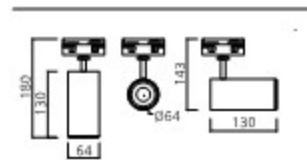

롱 COB 20W A형
Housing Die Casting
Size $\varnothing 64 \times H130$
Lamp AC LED COB 20W
Temp 3000K, 4000K, 5000K
Dimming AC 디밍

롱 COB_30W A형