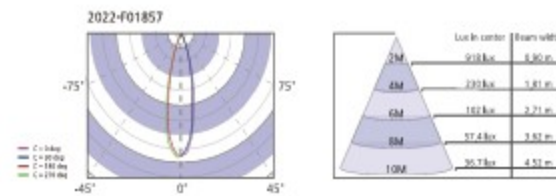

DOWN LIGHT 10W

POWER CONSUMPTION (소비전력)	10W	
INPUT VOLTAGE	AC 220V/50-60HZ	
PKG VOLTAGE FORWARD	DC36V	
INPUT POWER	10W	
OUTPUT POWER	9.5W	
PKG CURRENT	250mA	
COLOR TEMPER	3000K	4000K
PRODUCT LUMINOUS FLUX @80(광속)	836LM	874LM
PRODUCT EFFICIENCY @80 (효율)	88LM	92LM
CRI (연색성)	Ra90 이상	
POWER FACTOR	0.95	

DOWN LIGHT

Down light direct beautiful space where you need, such as department store, coffee shop, bakery, hospital, airport, hotel and gallery. Specially, it gives luxurious effect to the detail of wonderful interior.