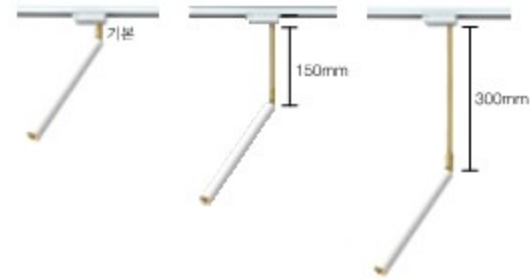

SPOT LIGHT

COB SPOT
SEINE 300