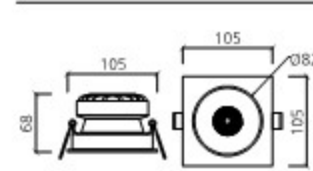

스툼 사각 95
Housing Die Casting
Size Ø105×H65
Hole Ø95
Lamp LED COB 15W
Temp 3000K, 4000K
Angle 24°
Dimming Triac, 1-10V, Dali