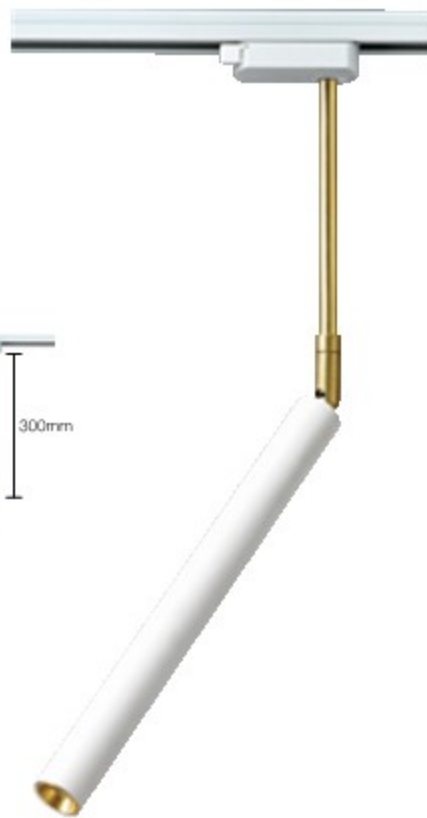

세느 300 SPOT LIGHT

세느 600 SPOT LIGHT

SEINE
세느 110 SPOT LIGHT

SPOT LIGHT

COB SPOT
SEINE 125

PRODUCT INFO

세느125 5W

Housing Aluminium
Size $\varnothing 40 \times H125 (209)$
Pipe 기본/150/300mm
Lamp LED COB 5W
Temp 3000K
Angle 24°

SEINE 160

세느160 5W

Housing Aluminium
Size $\varnothing 30 \times H160 (244)$
Pipe 기본/150/300mm
Lamp LED COB 5W
Temp 3000K
Angle 24°

SPOT LIGHT

COB
SEINE 200

PRODUCT INFO

세느200 5W

Housing Aluminium
Size $\varnothing 40 \times H200 (262)$
Pipe 기본/150/300mm
Lamp LED COB 10W
Angle 24°

SPOT LIGHT

COB SPOT
SEINE 300

PRODUCT INFO

세느300 5W

Housing Aluminium
Size Ø30×H300(384)
Pipe 기본/150/300mm
Lamp LED COB 5W
Temp 3000K
Angle 24°

SEINE 300 SPOT

The interior is composed of various designs.
It is composed of products suitable for various places such as wall lighting, living room lighting, outdoor lighting, etc.
It is an opportunity to meet the lighting suitable for the space production.