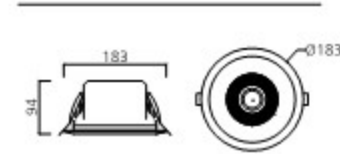

폰드 100
Housing Die Casting
Size Ø115×H66
Hole Ø100
Lamp LED COB 18W
Temp 3000K, 4000K
Angle 36°
Dimming Triac, 1-10V, Dali

DOWN LIGHT

COB
폰드 120

DOWN LIGHT

폰드 150

DOWN LIGHT

PRODUCT INFO

폰드 120
Housing Die Casting
Size Ø140×H75
Hole Ø100
Lamp LED COB 28W
Temp 3000K, 4000K
Angle 36°
Dimming Triac, 1-10V, Dali