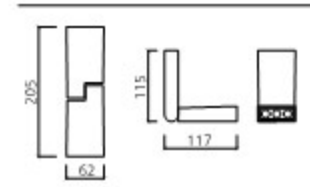

PRODUCT INFO

FAS-301

Housing Die Casting
Size $W62 \times D26 \times H205$
Lamp COB 2W $\times$ 3
Temp 3000K

COB
FAS-601