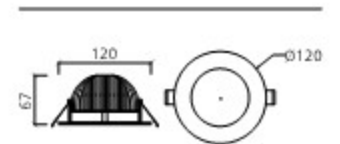

커브 75

Housing Die Casting
Size Ø90×H50
Hole Ø75
Lamp LED COB 10W
Temp 3000K, 4000K
Dimming Triac, 1-10V, Dali

커브 100

DOWN LIGHT

커브 100

Housing Die Casting
Size Ø120×H67
Hole Ø100
Lamp LED COB 15W
Temp 3000K, 4000K
Dimming Triac, 1-10V, Dali