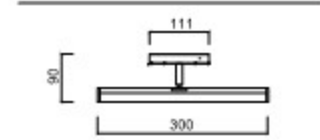

MG 2006_10W

Housing AL-Die Casting, Steel, Aluminum
PC/Lens Pmma
Size W300×D32×H90
Lamp LED COB 10W
Temp 3000K, 4000K

MG 2006_20W

Housing AL-Die Casting, Steel, Aluminum
PC/Lens Pmma
Size W602×D32×H90
Lamp LED COB 20W
Temp 3000K, 4000K