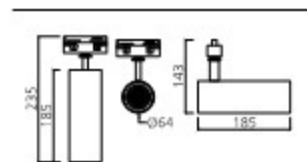

롱 COB 30W A형
Housing Die Casting
Size $\varnothing 64 \times H185$
Lamp AC LED COB 30W
Temp 3000K, 4000K, 5000K
Dimming AC 디밍