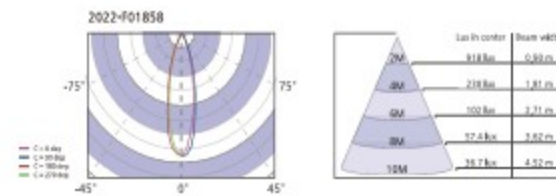

DOWN LIGHT 15W

POWER CONSUMPTION (소비전력)	15W	
INPUT VOLTAGE	AC 220V/50-60HZ	
PKG VOLTAGE FORWARD	DC36V	
INPUT POWER	15W	
OUTPUT POWER	14W	
PKG CURRENT	350mA	
COLOR TEMPER	3000K	4000K
PRODUCT LUMINOUS FLUX @80(광속)	1036LM	1274LM
PRODUCT EFFICIENCY @80 (효율)	88LM	92LM
CRI (연색성)	Ra90 이상	
POWER FACTOR	0.95	

DOWN LIGHT

Down light direct beautiful space where you need, such as department store, coffee shop, bakery, hospital, airport, hotel and gallery. Specially, it gives luxurious effect to the detail of wonderful interior.