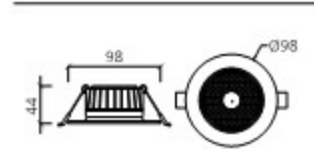

DOWN LIGHT

COB
3인치 버티컬 매입 75

DOWN LIGHT

PRODUCT INFO

3인치 버티컬 매입

Housing Die Casting
Size Ø90×H54
Hole Ø75
Lamp LED COB 10W
Temp 3000K, 4000K
Dimming AC 디밍

3인치 계단 매입

DOWN LIGHT