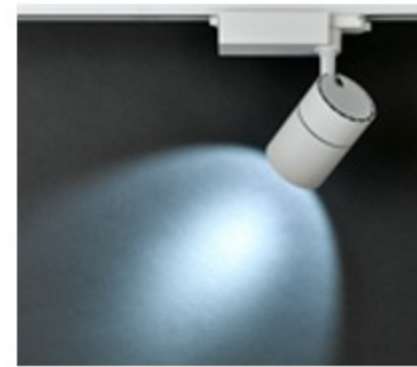

Bread
Normal