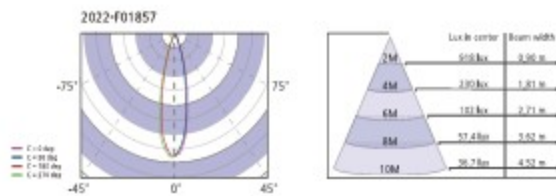

DOWN LIGHT 10W

POWER CONSUMPTION (소비전력)	10W	
INPUT VOLTAGE	AC 220V/50-60HZ	
PKG VOLTAGE FORWARD	DC36V	
INPUT POWER	10W	
OUTPUT POWER	9.5W	
PKG CURRENT	250mA	
COLOR TEMPER	3000K	4000K
PRODUCT LUMINOUS FLUX @80(광속)	836LM	874LM
PRODUCT EFFICIENCY @80 (효율)	88LM	92LM
CRI (연색성)	Ra90 이상	
POWER FACTOR	0.95	

DOWN LIGHT

Down light direct beautiful space where you need, such as department store, coffee shop, bakery, hospital, airport, hotel and gallery. Specially, it gives luxurious effect to the detail of wonderful interior.

DOWN LIGHT

COB
방습 75

DOWN LIGHT

PRODUCT INFO

방습 75

Housing Die Casting
Size Ø95×H45
Hole Ø75
Lamp LED COB 10W (IP65)
Temp 3000K, 4000K