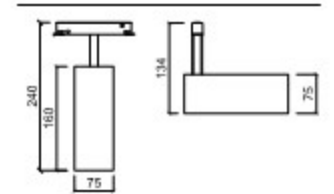

SPOT LIGHT

RAIL SPOT INTRACK

인트랙_10W

PRODUCT INFO

인트랙 10W

Housing AL-Die Casting, Steel,
Aluminum
PC/Lens Pmma
Size Ø64×H130
Lamp LED COB 10W
Temp 3000K, 4000K, 5000K

인트랙_17W

인트랙 17W