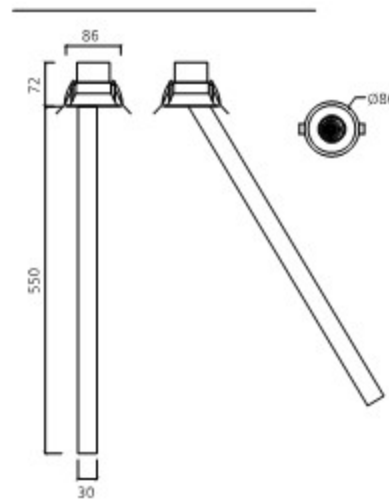

PRODUCT INFO

SEINE 600

세느 600

Housing Die Casting
Size $\varnothing 86 \times H72$ (원통길이 555)
Hole $\varnothing 75$
Lamp LED COB 10W
Temp 3000K
Angle 24°
Dimming Triac, 1-10V, Dali

SEINE 300 SPOT

The interior is composed of various designs.
It is composed of products suitable for various places such as wall lighting, living room lighting, outdoor lighting, etc.
It is an opportunity to meet the lighting suitable for the space production.