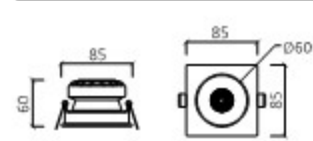

모더나 1등 직부
Housing Die Casting
Size W101×D101×H100
Lamp LED COB 8W
Angle 24°

DOWN LIGHT

COB
스툼 사각 75

DOWN LIGHT

PRODUCT INFO

스툼 사각 75
Housing Die Casting
Size Ø85×H60
Hole Ø75
Lamp LED COB 10W
Temp 3000K, 4000K
Angle 24°
Dimming Triac, 1-10V, Dali