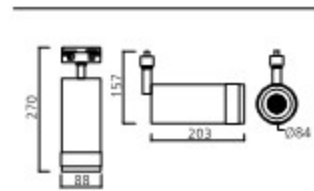

FAS-006(A)
Housing Die Casting
Size $\varnothing 57 \times H154(207)$
Lamp LED COB 15W
Temp 3000K
Beam 15~60° (반사각도 조절가능)

FAS_006(B)