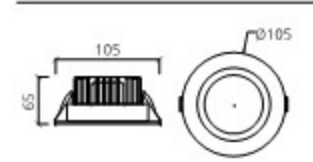

DOWN LIGHT

COB
스툼 원형 75

DOWN LIGHT

PRODUCT INFO

스툼 원형 75
Housing Die Casting
Size Ø86×H65
Hole Ø75
Lamp LED COB 10W
Temp 2700K~5700K
Angle 24°

스툼 원형 95

DOWN LIGHT

스툼 원형 95
Housing Die Casting
Size Ø105×H65
Hole Ø95
Lamp COB 15W
Temp 3000K, 4000K
Angle 24°