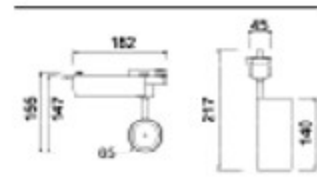

PRODUCT INFO

FAS-007 10W B형

Housing Die Casting
Size $\varnothing 65 \times H140$ (217)
Lamp LED COB 10W
Temp 3000K, 4000K, 5700K
Angle 24°
Dimming Triac, 1-10V, Dali

FAS-007_20W B형