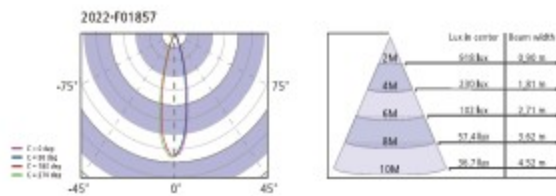

DOWN LIGHT 10W

POWER CONSUMPTION (소비전력)	10W	
INPUT VOLTAGE	AC 220V/50-60HZ	
PKG VOLTAGE FORWARD	DC36V	
INPUT POWER	10W	
OUTPUT POWER	9.5W	
PKG CURRENT	250mA	
COLOR TEMPER	3000K	4000K
PRODUCT LUMINOUS FLUX @80(광속)	836LM	874LM
PRODUCT EFFICIENCY @80 (효율)	88LM	92LM
CRI (연색성)	Ra90 이상	
POWER FACTOR	0.95	