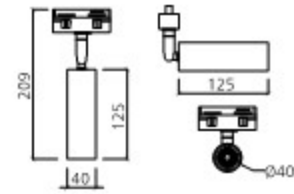

세느 300 SPOT LIGHT

세느 600 SPOT LIGHT

SEINE
세느 110 SPOT LIGHT

SPOT LIGHT

COB SPOT
SEINE 125

PRODUCT INFO

세느125 5W

Housing Aluminium
Size $\varnothing 40 \times H125 (209)$
Pipe 기본/150/300mm
Lamp LED COB 5W
Temp 3000K
Angle 24°