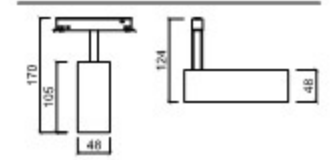

PRODUCT INFO

MG 2004_10W

Housing AL-Die Casting, Steel, Aluminum
PC/Lens Pmma
Size Ø48×H105 (170)
Lamp LED COB 10W
Temp 3000K, 4000K, 5000K