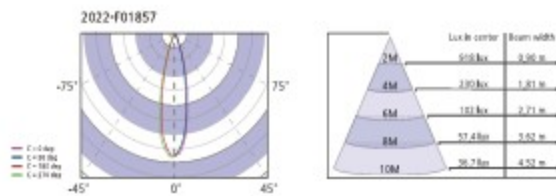

DOWN LIGHT 10W

DOWN LIGHT

Down light direct beautiful space where you need, such as department store, coffee shop, bakery, hospital, airport, hotel and gallery. Specially, it gives luxurious effect to the detail of wonderful interior.

POWER CONSUMPTION (소비전력)	10W	
INPUT VOLTAGE	AC 220V/50-60HZ	
PKG VOLTAGE FORWARD	DC36V	
INPUT POWER	10W	
OUTPUT POWER	9.5W	
PKG CURRENT	250mA	
COLOR TEMPER	3000K	4000K
PRODUCT LUMINOUS FLUX @80(광속)	836LM	874LM
PRODUCT EFFICIENCY @80 (효율)	88LM	92LM
CRI (연색성)	Ra90 이상	
POWER FACTOR	0.95