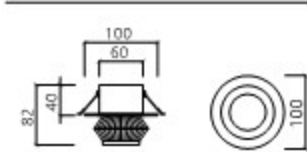

DOWN LIGHT

COB
아리A

DOWN LIGHT

PRODUCT INFO

아리A
Housing Die Casting
Size Ø82×H40
Hole Ø65
Lamp LED COB 10W
Temp 3000K, 4000K, 5000K
Dimming AC 디밍

아리B

DOWN LIGHT

아리B
Housing Die Casting
Size Ø100×H40
Hole Ø65
Lamp LED COB 10W
Temp 3000K, 4000K, 5000K
Dimming AC 디밍