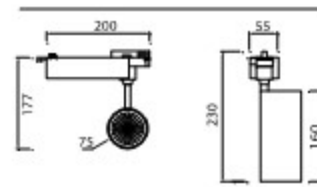

FAS-007 20W B형

Housing Die Casting
Size $\varnothing 75 \times H160$ (230)
Lamp LED COB 20W
Temp 3000K, 4000K, 5700K
Angle 24°
Dimming Triac, 1-10V, Dali

FAS-007_30W B형