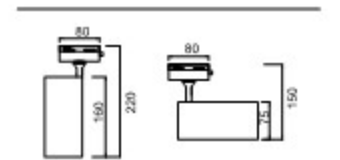

SPOT LIGHT

COB
FAS-007_A형

FAS-007_10W A형

PRODUCT INFO

FAS-007 10W A형
Housing Die Casting
Size $\varnothing 65 \times H140$ (200)
Lamp AC LED COB 10W, 15W
Temp 3000K, 4000K, 5000K
Dimming AC 디밍

FAS-007_20W A형