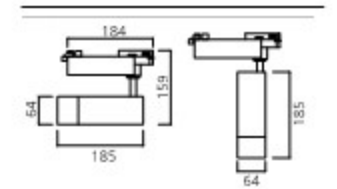

PRODUCT INFO

롱 COB B형

Housing Die Casting
Size $\varnothing 64 \times H185$ (260)
Lamp LED COB 20W, 30W
Temp 2700K, 3000K, 3500K, 4000K, 5700K
Dimming Triac, 1-10V, Dali
리모컨 색상변환 (2700K-6500K) 디밍 방식

피스톤 SPOT 30W, 40W