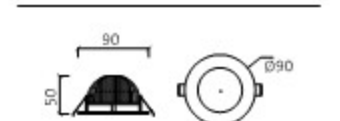

오브제 95

Housing Die Casting
Size Ø105×H109
Hole Ø95
Lamp LED COB 20W
Temp 3000K, 4000K, 5700K
Angle 24°
Dimming Triac, 1-10V, Dali

DOWN LIGHT

COB
커브 75

DOWN LIGHT

PRODUCT INFO

커브 75

Housing Die Casting
Size Ø90×H50
Hole Ø75
Lamp LED COB 10W
Temp 3000K, 4000K
Dimming Triac, 1-10V, Dali