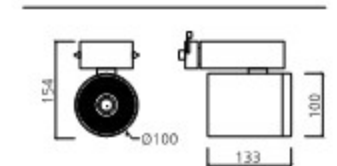

쥬피터

Housing Die Casting
Size $\varnothing 100 \times H133$ (175)
Lamp LED COB 30W, 40W
Temp 3000K, 4000K, 5000K
Dimming Triac, 1-10V, Dali