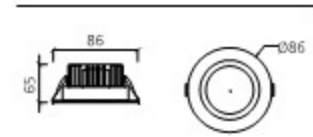

PRODUCT INFO

스툼 원형 75
Housing Die Casting
Size Ø86×H65
Hole Ø75
Lamp LED COB 10W
Temp 2700K~5700K
Angle 24°

스툼 원형 95

DOWN LIGHT