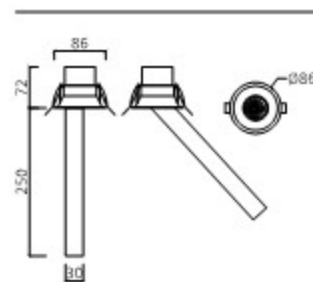

세느 300

SEINE 300