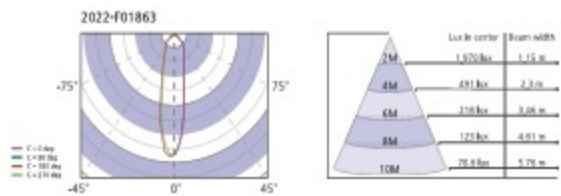

원통 110

CEILING LIGHT

원통 110 COB 직부

Housing AL-Die Casting
Size Ø110×H123
Lamp LED COB 10W, 20W
Angle 45°
Dimming Triac, 1-10V, Dali

CEILING LIGHT 40W

POWER CONSUMPTION (소비전력)	40W	
INPUT VOLTAGE	AC 220V/50-60HZ	
PKG VOLTAGE FORWARD	DC36V	
INPUT POWER	40W	
OUTPUT POWER	38W	
PKG CURRENT	1050mA	
COLOR TEMPER	3000K	4000K
PRODUCT LUMINOUS FLUX @80(광속)	3344LM	3986LM
PRODUCT EFFICIENCY @80 (효율)	88LM	104.9LM
CRI (연색성)	Ra90 이상	
POWER FACTOR	0.95	