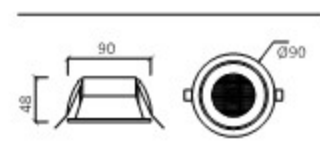

DOWN LIGHT

COB
민자반사 COB

DOWN LIGHT

PRODUCT INFO

민자 반사 COB
Housing Die Casting
Size Ø58×H110
Hole Ø50
Lamp LED COB 8W
Temp 3000K, 4000K
Angle 24°

3인치 블랙 니켈 매입

DOWN LIGHT

3인치 블랙 니켈 매입
Housing Die Casting
Size Ø90×H54
Hole Ø75
Lamp LED COB 10W
Temp 3000K, 4000K, 5700K
Angle 24°