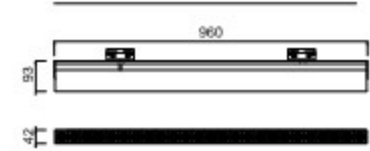

PRODUCT INFO