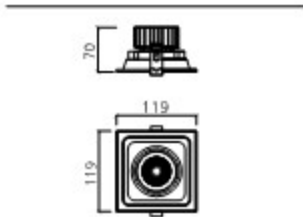

모더나 COB 1구 DOWN LIGHT