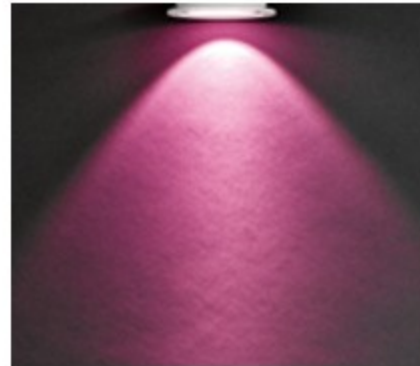

SPOT LIGHT

베이커리 Food lighting
LED 20W,30W, 2400K

Bread
Normal

Bread
LED 2400K

PRODUCT INFO

베이커리 Food lighting
LED 20W, 30W, 2400K

정육점 Food lighting
LED 20W, 30W, 2800K

Meat
Normal