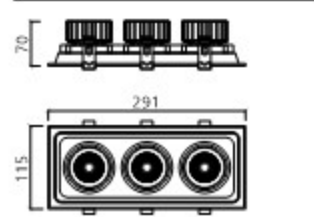

PRODUCT INFO

모더나 COB 3구
Housing Die Casting
Size W291×D119×H70
Hole 280×100
Lamp LED COB 10W×3, 20W×3
Angle 24°
Dimming AC 디밍 10W,1-10V, Dali