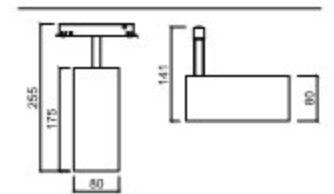

MG LIGHT

RAIL SPOT MG_3006

PRODUCT INFO

MG 3006_6W

Housing AL-Die Casting, Steel,
Aluminum
PC/Lens Pmma
Size Ø35×H80
Lamp LED COB 6W
Temp 3000K, 4000K

MG_3007

MG 3007_12W

Housing AL-Die Casting, Steel,
Aluminum
PC/Lens Pmma
Size Ø45×H93 (120)
Lamp LED COB 12W
Temp 3000K, 4000K

SPOT LIGHT

RAIL SPOT INTRACK

인트랙_10W

PRODUCT INFO

인트랙 10W

Housing AL-Die Casting, Steel,
Aluminum
PC/Lens Pmma
Size Ø64×H130
Lamp LED COB 10W
Temp 3000K, 4000K, 5000K

인트랙_17W

인트랙 17W

Housing AL-Die Casting, Steel,
Aluminum
PC/Lens Pmma
Size Ø75×H160
Lamp LED COB 17W
Temp 3000K, 4000K, 5000K

인트랙_25W

인트랙 25W

Housing AL-Die Casting, Steel,
Aluminum
PC/Lens Pmma
Size Ø80×H175
Lamp LED COB 25W
Temp 3000K, 4000K, 5000K

MAGNET SPOT LIGHT IMAGE