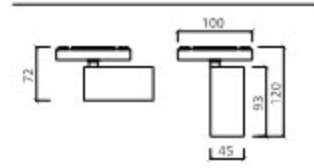

MG LIGHT

RAIL SPOT MG_3006

PRODUCT INFO

MG 3006_6W

Housing AL-Die Casting, Steel,
Aluminum
PC/Lens Pmma
Size Ø35×H80
Lamp LED COB 6W
Temp 3000K, 4000K

MG_3007

MG 3007_12W

Housing AL-Die Casting, Steel,
Aluminum
PC/Lens Pmma
Size Ø45×H93 (120)
Lamp LED COB 12W
Temp 3000K, 4000K

SPOT LIGHT

RAIL SPOT INTRACK

인트랙_10W

PRODUCT INFO

인트랙 10W

Housing AL-Die Casting, Steel,
Aluminum
PC/Lens Pmma
Size Ø64×H130
Lamp LED COB 10W
Temp 3000K, 4000K, 5000K

인트랙_17W

인트랙 17W

Housing AL-Die Casting, Steel,
Aluminum
PC/Lens Pmma
Size Ø75×H160
Lamp LED COB 17W
Temp 3000K, 4000K, 5000K

인트랙_25W

인트랙 25W

Housing AL-Die Casting, Steel,
Aluminum
PC/Lens Pmma
Size Ø80×H175
Lamp LED COB 25W
Temp 3000K, 4000K, 5000K

MAGNET SPOT LIGHT IMAGE