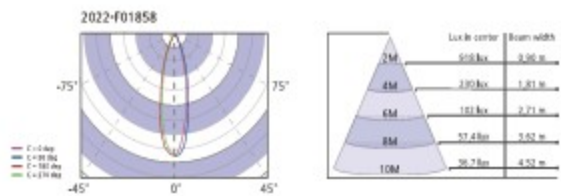

DOWN LIGHT 15W

POWER CONSUMPTION (소비전력)	10W	
INPUT VOLTAGE	AC 220V/50-60HZ	
PKG VOLTAGE FORWARD	DC36V	
INPUT POWER	10W	
OUTPUT POWER	9.5W	
PKG CURRENT	250mA	
COLOR TEMPER	3000K	4000K
PRODUCT LUMINOUS FLUX @80(광속)	836LM	874LM
PRODUCT EFFICIENCY @80 (효율)	88LM	92LM
CRI (연색성)	Ra90 이상	
POWER FACTOR	0.95	

DOWN LIGHT

Down light direct beautiful space where you need, such as department store, coffee shop, bakery, hospital, airport, hotel and gallery. Specially, it gives luxurious effect to the detail of wonderful interior.