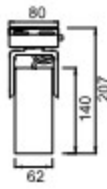

SPOT LIGHT

COB
투투_SPOT

PRODUCT INFO

투투 COB SPOT
Housing Die Casting
Size $\varnothing 65 \times H133$
Lamp AC LED COB 10W
Temp 3000K, 4000K, 5000K
Dimming AC 디밍

투비_SPOT

투비 COB SPOT
Housing Die Casting
Size $\varnothing 62 \times H207$
Lamp AC LED COB 15W
Temp 3000K, 4000K, 5000K
Dimming AC 디밍

반매입 55, 75_SPOT

반매입 55 (회전 가능)
Size $\varnothing 65 \times H200$
Hole $\varnothing 55$
Lamp LED COB 10W

반매입 75 (회전 가능)
Size $\varnothing 85 \times H200$
Hole $\varnothing 70 - \varnothing 75$
Lamp LED COB 10W