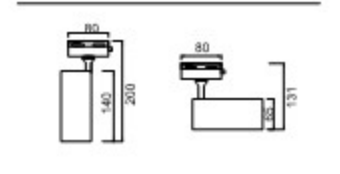

PRODUCT INFO

FAS-007 10W A형
Housing Die Casting
Size $\varnothing 65 \times H140$ (200)
Lamp AC LED COB 10W, 15W
Temp 3000K, 4000K, 5000K
Dimming AC 디밍

FAS-007_20W A형