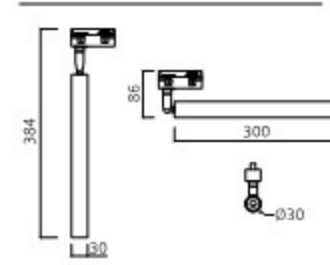

PRODUCT INFO

세느300 5W

Housing Aluminium
Size Ø30×H300(384)
Pipe 기본/150/300mm
Lamp LED COB 5W
Temp 3000K
Angle 24°