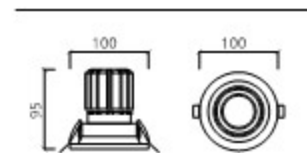

DOWN LIGHT

COB
FAD 001

DOWN LIGHT

PRODUCT INFO

FAD 001
Housing Die Casting
Size Ø100×H98
Hole Ø85
Lamp LED COB 10W, 15W
Temp 3000K, 4000K, 5700K
Angle 24°
Dimming Triac, 1-10V, Dali

FAD 002

DOWN LIGHT

FAD 002
Housing Die Casting
Size Ø100×H95
Hole Ø85
Lamp LED COB 10W
Temp 3000K, 4000K, 5700K
Angle 24°
Dimming Triac, 1-10V, Dali