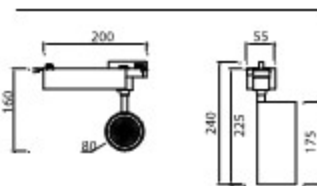

FAS-007 30W B형

Housing Die Casting
Size $\varnothing 80 \times H175$ (240)
Lamp LED COB 30W
Temp 3000K, 4000K, 5700K
Angle 24°
Dimming Triac, 1-10V, Dali