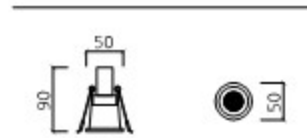

DOWN LIGHT

COB
포켓43

DOWN LIGHT

PRODUCT INFO

포켓 43
Housing Die Casting
Size Ø50×H90
Hole Ø43
Lamp LED COB 6W
Temp 3000K, 4000K

샤벳75

DOWN LIGHT

샤벳 75
Housing Die Casting
Size Ø86×H92
Hole Ø75
Lamp LED COB 15W
Temp 3000K, 4000K
Angle 24°