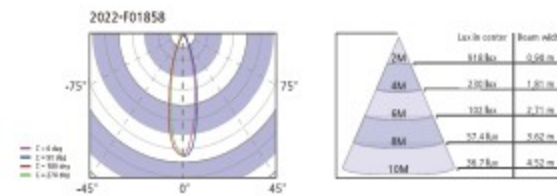

DOWN LIGHT 15W

POWER CONSUMPTION (소비전력)	15W	
INPUT VOLTAGE	AC 220V/50-60HZ	
PKG VOLTAGE FORWARD	DC36V	
INPUT POWER	15W	
OUTPUT POWER	14W	
PKG CURRENT	350mA	
COLOR TEMPER	3000K	4000K
PRODUCT LUMINOUS FLUX @80(광속)	1036LM	1274LM
PRODUCT EFFICIENCY @80 (효율)	88LM	92LM
CRI (연색성)	Ra90 이상	
POWER FACTOR	0.95	

DOWN LIGHT

Down light direct beautiful space where you need, such as department store, coffee shop, bakery, hospital, airport, hotel and gallery. Specially, it gives luxurious effect to the detail of wonderful interior.