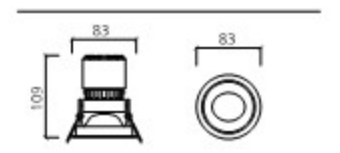

DOWN LIGHT

COB
FAD 003

DOWN LIGHT

PRODUCT INFO

FAD 003
Housing Die Casting
Size Ø85×H108
Hole Ø75
Lamp LED COB 10W
Temp 3000K, 4000K, 5700K
Angle 24°
Dimming Triac, 1-10V, Dali

FAD 004

DOWN LIGHT

FAD 004
Housing Die Casting
Size Ø83×H109
Hole Ø75
Lamp LED COB 10W
Temp 3000K, 4000K, 5700K
Dimming Triac, 1-10V, Dali