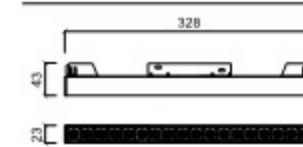

MG 2001_18W

MG 2001_18W
Housing AL-Die Casting, Steel, Aluminum
PC / Lens Pmma
Size W328xD23xH43
Lamp LED COB 1Wx18
Temp 3000K, 4000K