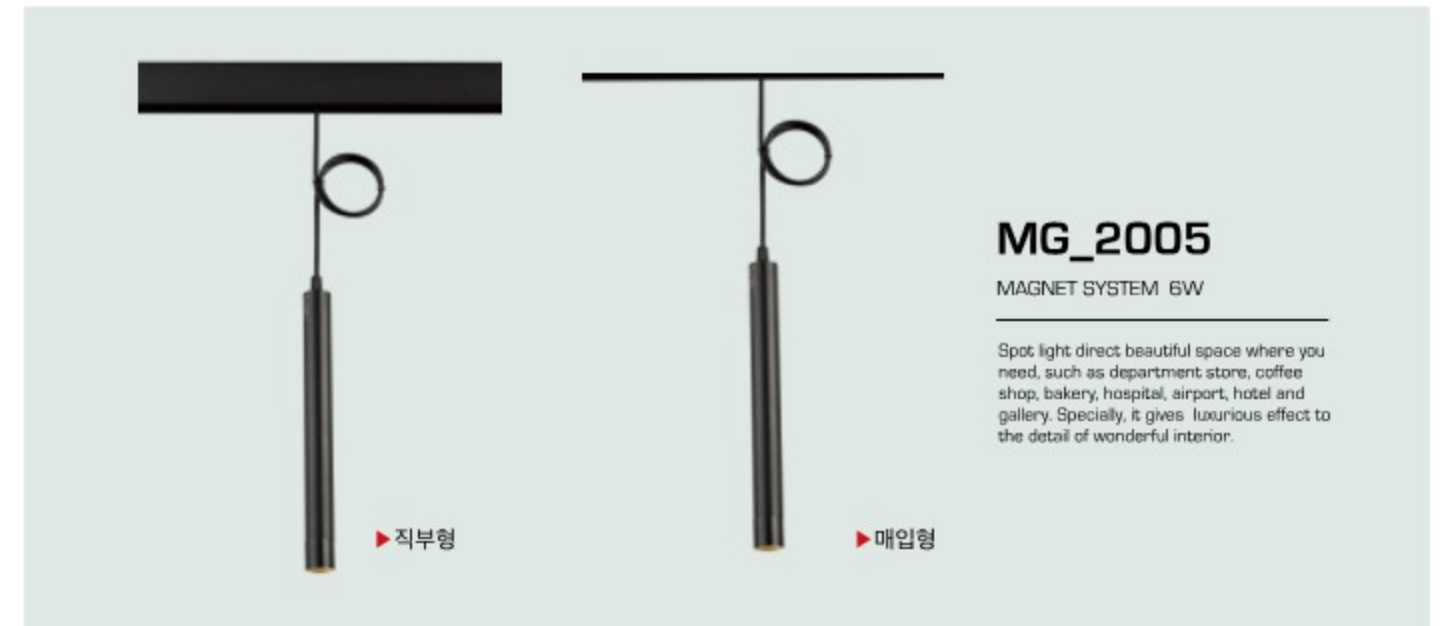

PRODUCT INFO

MG 2005_6W
 Housing AL-Die Casting, Steel, Aluminum
 PC/Lens Pmma
 Size Ø30×H300
 Lamp LED COB 6W
 Temp 3000K, 4000K

▶ 펜던트형

MG_2005

MAGNET SYSTEM 6W

Spot light direct beautiful space where you need, such as department store, coffee shop, bakery, hospital, airport, hotel and gallery. Specially, it gives luxurious effect to the detail of wonderful interior.