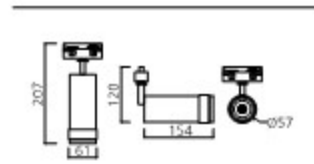

주미 SPOT_30W

주미 SPOT 30W
 Housing Die Casting
 Size Ø86×H280
 Lamp AC COB 30W
 Temp 3000K, 4000K, 5700K
 Beam 15~60° (반사각도 조절가능)
 Dimming AC 디밍

주미 SPOT IMAGE COLLECTION

SPOT LIGHT

COB
FAS_006(A)

PRODUCT INFO