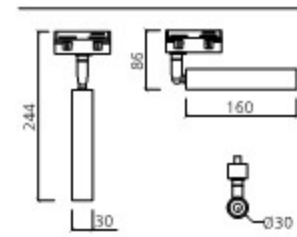

세느160 5W

Housing Aluminium
Size $\varnothing 30 \times H160 (244)$
Pipe 기본/150/300mm
Lamp LED COB 5W
Temp 3000K
Angle 24°