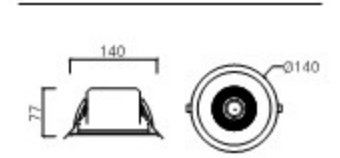

폰드 100
Housing Die Casting
Size Ø115×H66
Hole Ø100
Lamp LED COB 18W
Temp 3000K, 4000K
Angle 36°
Dimming Triac, 1-10V, Dali

DOWN LIGHT

COB
폰드 120

DOWN LIGHT

폰드 150

DOWN LIGHT

PRODUCT INFO

폰드 120
Housing Die Casting
Size Ø140×H75
Hole Ø100
Lamp LED COB 28W
Temp 3000K, 4000K
Angle 36°
Dimming Triac, 1-10V, Dali