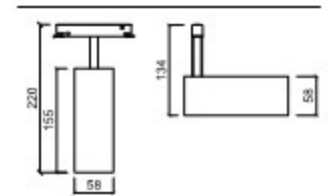

PRODUCT INFO

MG 2004_10W

Housing AL-Die Casting, Steel, Aluminum
PC/Lens Pmma
Size Ø48×H105 (170)
Lamp LED COB 10W
Temp 3000K, 4000K, 5000K

MG 2004_20W

Housing AL-Die Casting, Steel, Aluminum
PC/Lens Pmma
Size Ø58×H155 (220)
Lamp LED COB 20W
Temp 3000K, 4000K, 5000K