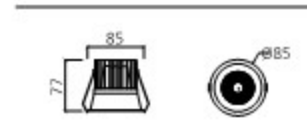

DOWN LIGHT

COB
오브제 75

DOWN LIGHT

PRODUCT INFO

오브제 75

Housing Die Casting
Size Ø85×10W H77
Ø85×20W H110
Hole Ø75
Lamp LED COB 10W, 20W
Temp 3000K, 4000K
Angle 24°
Dimming Triac, 1-10V, Dali

오브제 95

DOWN LIGHT