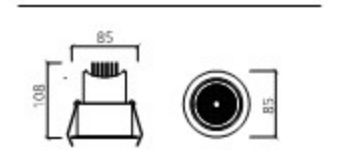

PRODUCT INFO