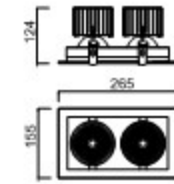

PRODUCT INFO