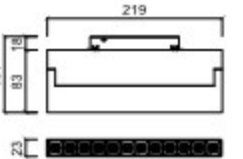

MG 2002 LIGHT

PENDANT • CEILING LIGHT • DOWN LIGHT

MG_2002

MAGNET SYSTEM 6W, 12W

Spot light direct beautiful space where you need, such as department store, coffee shop, bakery, hospital, airport, hotel and gallery. Specially, it gives luxurious effect to the detail of wonderful interior.

MG LIGHT

PENDANT • CEILING LIGHT • DOWN LIGHT

MG_2002

MG 2002_6W

MG 2002_12W

PRODUCT INFO

MG 2002_6W

Housing AL-Die Casting, Steel, Aluminum
PC/Lens Pmma
Size W110×D23×H83
Lamp LED COB 1W×6
Temp 3000K, 4000K

MG 2002_12W

Housing AL-Die Casting, Steel, Aluminum
PC/Lens Pmma
Size W219×D23×H83
Lamp LED COB 1W×12
Temp 3000K, 4000K

MG 2002 LIGHT IMAGE COLLECTION