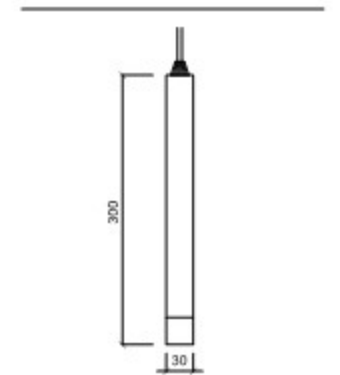

PRODUCT INFO

MG 2005_6W
Housing AL-Die Casting, Steel, Aluminum
PC/Lens Pmma
Size Ø30×H300
Lamp LED COB 6W
Temp 3000K, 4000K

▶ 펜던트형