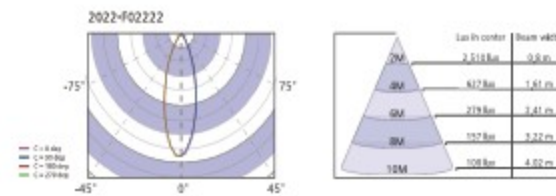

CEILING LIGHT 30W

POWER CONSUMPTION (소비전력)	30W	
INPUT VOLTAGE	AC 220V/50-60HZ	
PKG VOLTAGE FORWARD	DC36V	
INPUT POWER	30W	
OUTPUT POWER	28W	
PKG CURRENT	700mA	
COLOR TEMPER	3000K	4000K
PRODUCT LUMINOUS FLUX @80(광속)	2408LM	2808LM
PRODUCT EFFICIENCY @80 (효율)	88LM	100.3LM
CRI (연색성)	Ra90 이상	
POWER FACTOR	0.95	

DOWN LIGHT

Down light direct beautiful space where you need, such as department store, coffee shop, bakery, hospital, airport, hotel and gallery. Specially, it gives luxurious effect to the detail of wonderful interior.