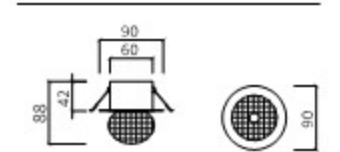

PRODUCT INFO

아리C
Housing Die Casting
Size Ø90×H40
Hole Ø65
Lamp LED COB 10W
Temp 3000K, 4000K, 5000K
Dimming AC 디밍

아리D

DOWN LIGHT