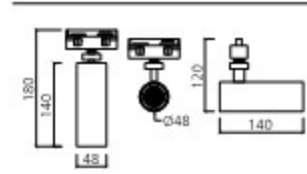

FAS_006

LENS STYLE SPOT LIGHTING

SPOT LIGHT

AC 디밍 COB SPOT/리모컨 디밍
롱 COB_A형

롱 COB_10W A형

PRODUCT INFO

롱 COB 10W A형
Housing Die Casting
Size $\varnothing 48 \times H140$ (180)
Lamp AC LED COB 5W, 10W
Temp 3000K, 4000K, 5000K
Dimming AC 디밍