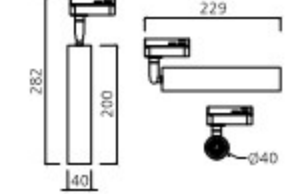

SEINE 160

세느160 5W

Housing Aluminium
Size $\varnothing 30 \times H160 (244)$
Pipe 기본/150/300mm
Lamp LED COB 5W
Temp 3000K
Angle 24°

SPOT LIGHT

COB
SEINE 200

PRODUCT INFO

세느200 5W

Housing Aluminium
Size $\varnothing 40 \times H200 (262)$
Pipe 기본/150/300mm
Lamp LED COB 10W
Angle 24°