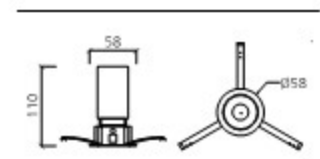

PRODUCT INFO