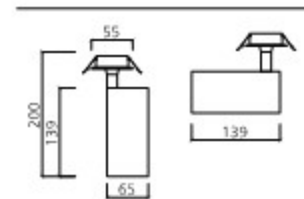

반매입 55, 75_SPOT