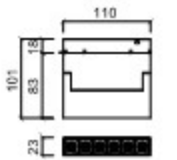

MG 2002_6W

Housing AL-Die Casting, Steel, Aluminum
PC/Lens Pmma
Size W110×D23×H83
Lamp LED COB 1W×6
Temp 3000K, 4000K

MG 2002_12W

Housing AL-Die Casting, Steel, Aluminum
PC/Lens Pmma
Size W219×D23×H83
Lamp LED COB 1W×12
Temp 3000K, 4000K