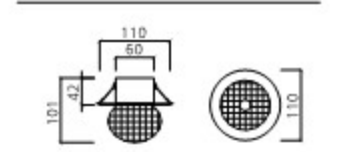

DOWN LIGHT

COB
아리C

DOWN LIGHT

PRODUCT INFO

아리C
Housing Die Casting
Size Ø90×H40
Hole Ø65
Lamp LED COB 10W
Temp 3000K, 4000K, 5000K
Dimming AC 디밍

아리D

DOWN LIGHT

아리D
Housing Die Casting
Size Ø110×H40
Hole Ø65
Lamp LED COB 10W
Temp 3000K, 4000K, 5000K
Dimming AC 디밍