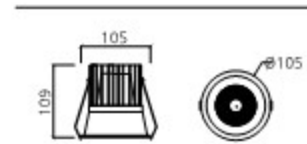

DOWN LIGHT

COB
오브제 75

DOWN LIGHT

PRODUCT INFO

오브제 75

Housing Die Casting
Size Ø85×10W H77
Ø85×20W H110
Hole Ø75
Lamp LED COB 10W, 20W
Temp 3000K, 4000K
Angle 24°
Dimming Triac, 1-10V, Dali

오브제 95

DOWN LIGHT