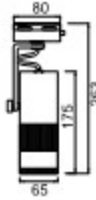

COB
주미_SPOT

주미 SPOT_10W

PRODUCT INFO

주미 SPOT 10W
 Housing Die Casting
 Size Ø50×H225
 Lamp LED COB 10W
 Temp 3000K, 4000K, 5700K
 Beam 15~60° (반사각도 조절가능)

주미 SPOT_20W

주미 SPOT 20W
 Housing Die Casting
 Size Ø65×H263
 Lamp AC COB 20W
 Temp 3000K, 4000K, 5700K
 Beam 15~60° (반사각도 조절가능)
 Dimming AC 디밍