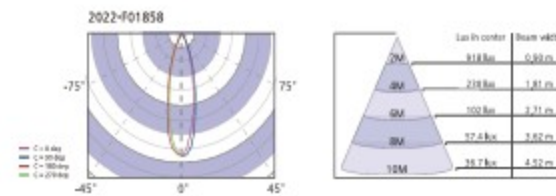

DOWN LIGHT 15W

DOWN LIGHT

Down light direct beautiful space where you need, such as department store, coffee shop, bakery, hospital, airport, hotel and gallery. Specially, it gives luxurious effect to the detail of wonderful interior.

POWER CONSUMPTION (소비전력)	15W	
INPUT VOLTAGE	AC 220V/50-60HZ	
PKG VOLTAGE FORWARD	DC36V	
INPUT POWER	15W	
OUTPUT POWER	14W	
PKG CURRENT	350mA	
COLOR TEMPER	3000K	4000K
PRODUCT LUMINOUS FLUX @80(광속)	1036LM	1274LM
PRODUCT EFFICIENCY @80 (효율)	88LM	92LM
CRI (연색성)	Ra90 이상	
POWER FACTOR	0.95