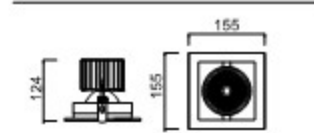

Housing Die Casting
Size W265×D155×H145
Hole 240×130
Lamp LED COB 30W×2

MFA_1 DOWN LIGHT

MFA_1

Housing Die Casting
Size W155×D155×H130
Hole 130×130
Lamp LED COB 30W

DOWN LIGHT IMAGE COLLECTION

DOWN LIGHT

Down light direct beautiful space where you need, such as department store, coffee shop, bakery, hospital, airport, hotel and gallery. Specially, it gives luxurious effect to the detail of wonderful interior.