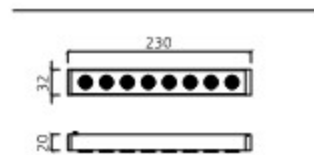

MG_3005

MG 3005_10W
Housing AL-Die Casting, Steel, Aluminum
PC / Lens Pmma
Size W230×D32×H20
Lamp LED COB 10W
Temp 3000K, 4000K