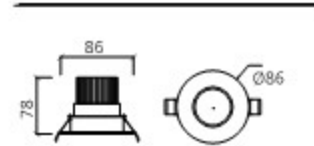

DOWN LIGHT

COB
75 미니회전

DOWN LIGHT

PRODUCT INFO

75 미니 회전
Housing Die Casting
Size Ø86×H78
Hole Ø75
Lamp LED COB 10W, 고효율
Temp 3000K, 4000K, 5700K
Angle 24°
Dimming Triac, 1-10V, Dali

95 미니회전

DOWN LIGHT

95 미니회전
Housing Die Casting
Size Ø108×H115
Hole Ø95
Lamp LED COB 20W 고효율
Temp 3000K, 4000K, 5000K
Angle 24°
Dimming Triac, 1-10V, Dali