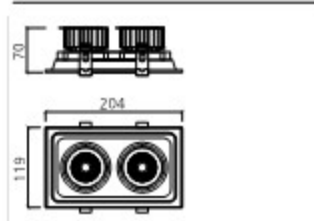

모더나 COB 2구
Housing Die Casting
Size W204×D119×H70
Hole 190×100
Lamp LED COB 10W×2, 20W×2
Angle 24°
Dimming AC 디밍 10W,1-10V, Dali

모더나 COB 1구
Housing Die Casting
Size W119×D119×H70 10W
W119×D119×H100 20W
Hole 100×100
Lamp LED COB 10W, 20W
Angle 24°
Dimming AC 디밍 10W,1-10V, Dali

DOWN LIGHT

COB
모더나 직부