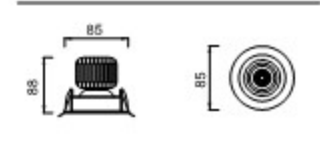

PRODUCT INFO

써클 75
Housing Die Casting
Size Ø85×10W H88
Ø85×20W H85
Hole Ø75
Lamp LED COB 10W, 20W
Temp 3000K, 4000K, 5700K
Angle 24°
Dimming Triac, 1-10V, Dali